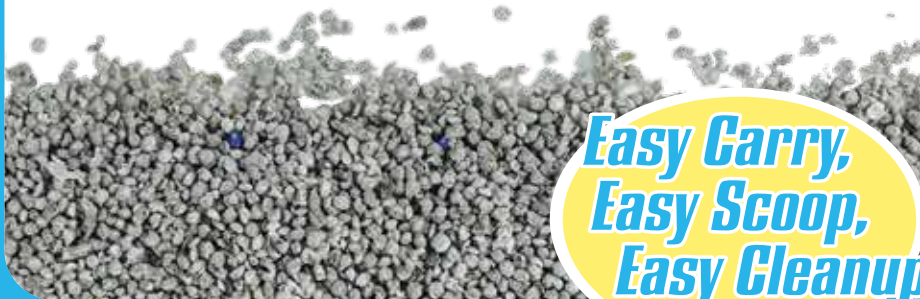

NEW

CLAY CLUMPING POWER
JUST GOT BETTER!

SmartCat® Lightweight Litter
makes Rock Hard Clumps!

99% DUST FREE...

*Easy Carry,
Easy Scoop,
Easy Cleanup*

**based upon volume comparison of SmartCat®
Lightweight litter and other clumping clay litters.*

Clay Clumping Power Just Got Better!

SmartCat Lightweight Clumping Litter is 1/2 the weight of traditional clay litters. This litter creates a rock hard clump, that you have to see to believe. Not only is the clumping unbeatable, this litter is also lightweight. Our technology stops odors on contact, and is 99% dust free. Your cat will thank you for choosing SmartCat litter.